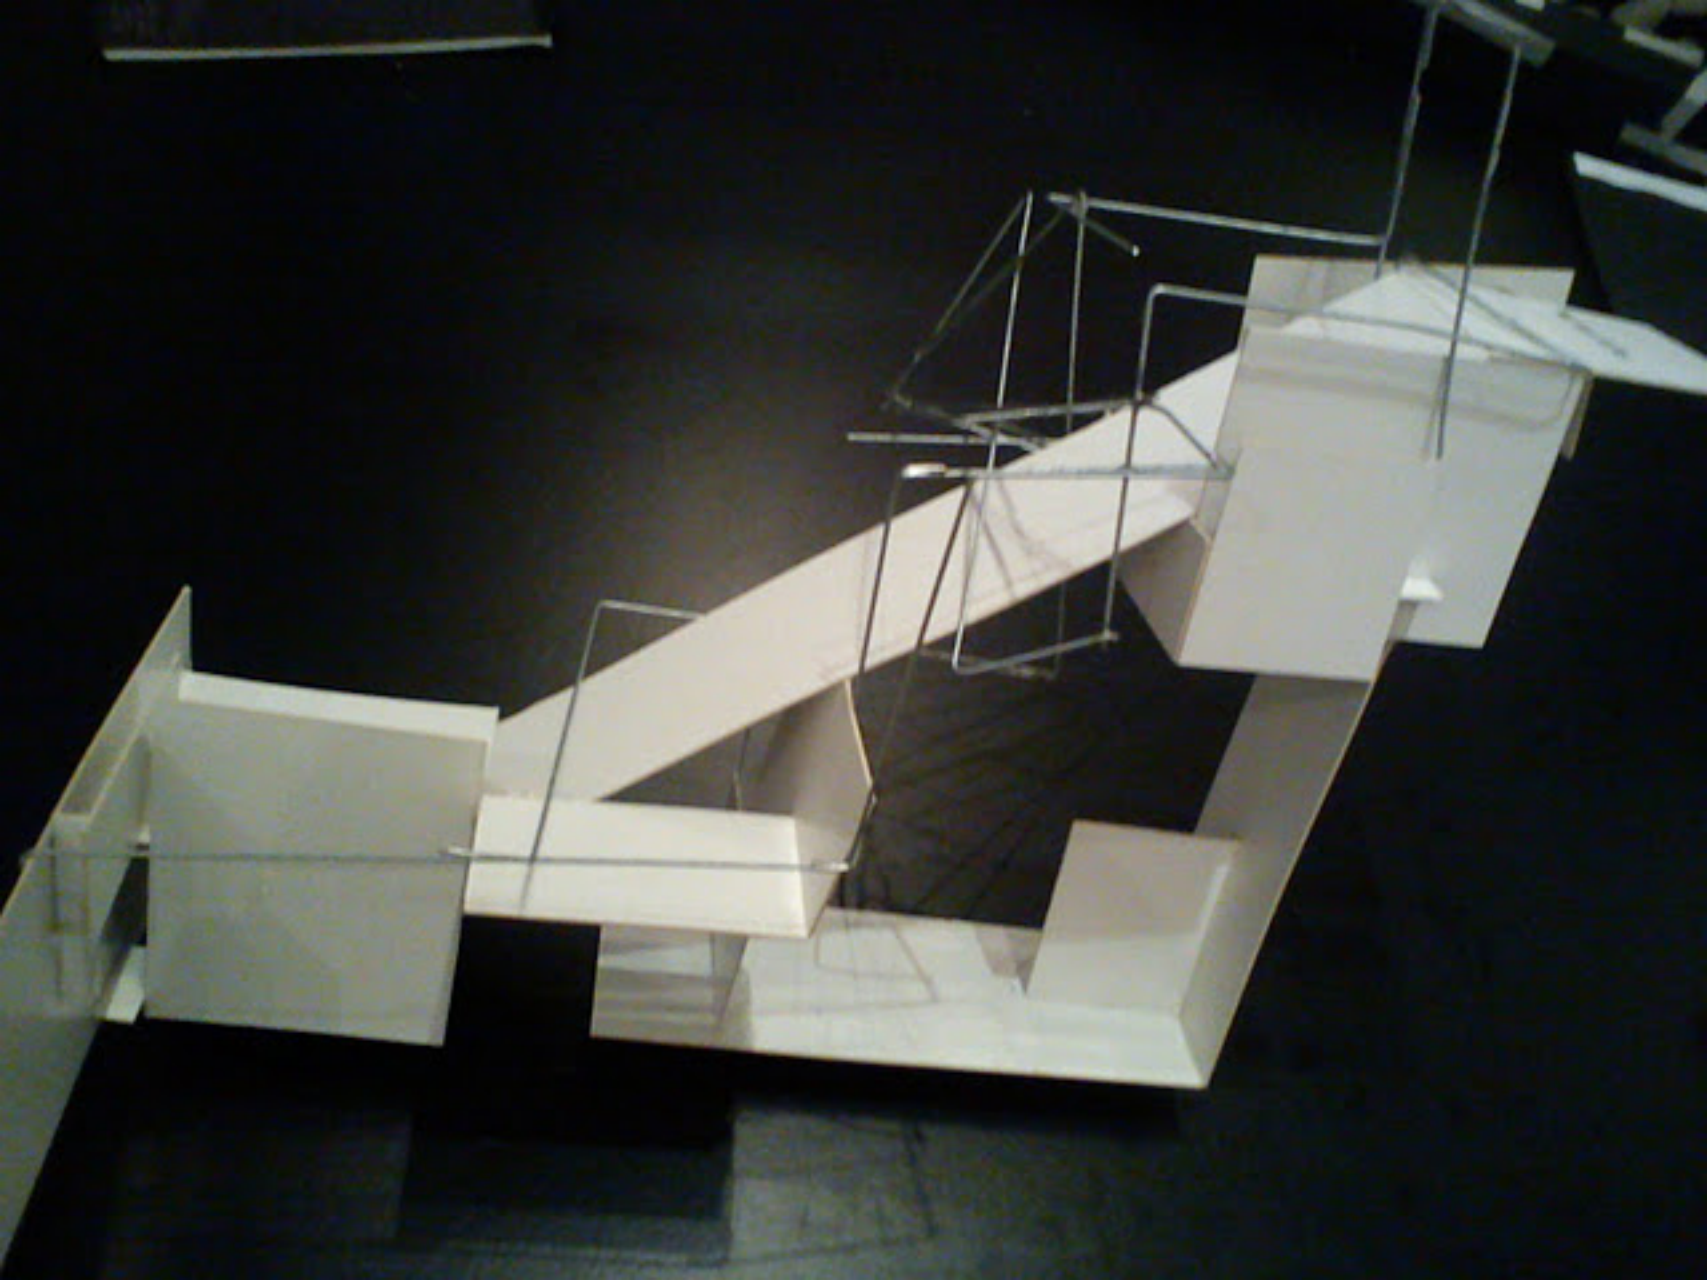

Poco Home Mall

Parco Illegale Ballpark

A photograph of a wire mesh sculpture on a dark floor. The sculpture is a complex, three-dimensional structure made of thin, light-colored metal rods, resembling a wireframe chair or a similar object. It is positioned on the right side of the frame. To the left of the sculpture, there is a cardboard box and several sheets of paper. One of the papers is white and has the text "Parco Illegale Ballpark" printed on it in a dark, sans-serif font. The floor is dark and has some faint, light-colored markings or shadows. The lighting is dramatic, with strong highlights and deep shadows.

PABLO HENK HULLAN

Paper